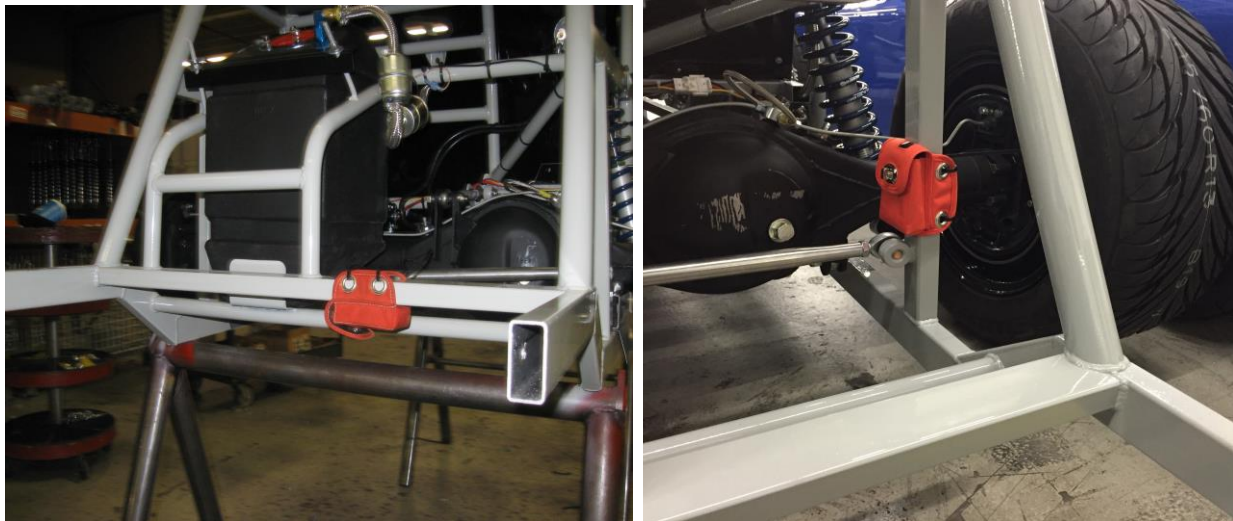

2020 DIRT NATIONALS

“QUICK NOTES”

MANDATORY RACE FUEL

**SHEETS PREMIUM GAS
6100 YORK RD.
NEW OXFORD, PA. 17350
(MUST BE USED FOR ALL COMPETITION)**

MANDATORY TRANSPONDER LOCATION

**BEHIND THE REAREND HOUSING
(AS PICTURED BELOW)**