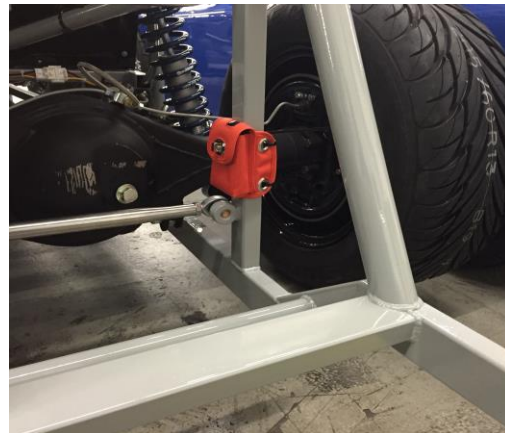

## “QUICK NOTES”

**\*MANDATORY RACE FUEL\***

**SHELL PREMIUM PUMP GAS**

**OR**

**RENEGADE USLCI SPEC. FUEL**

**\*TIRE RULES ARE POSTED SEPARATELY\***

**LEGEND CARS MUST START THIS EVENT ON  
BRAND NEW TIRES.**

**\*MANDATORY TRANSPONDER LOCATION\***

**BEHIND THE REAR END HOUSING**

**(AS PICTURED BELOW)**

**\*ALL CARS MUST HAVE PASSED PRE-RACE INSPECTION ONCE PRIOR TO QUALIFYING.\***