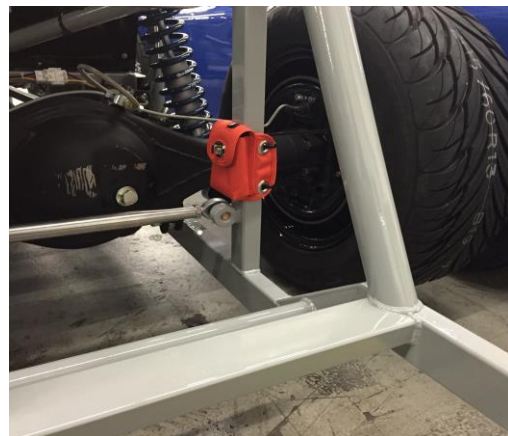

2022 ROAD COURSE NATIONALS

“QUICK NOTES”

MANDATORY RACE FUEL

**PUMP GAS FROM PENGUIN GAS STATION & MART
577 NH-106 LOUDON, NH. 03307**

OR

**NHMS TRACK FUEL
SONOCO 93**

TIRE RULES ARE POSTED SEPARATELY

**LEGEND CARS MUST START THIS EVENT ON
BRAND NEW TIRES.**

MANDATORY TRANSPONDER LOCATION

BEHIND THE REAR END HOUSING

(AS PICTURED BELOW)

***ALL CARS MUST GO THROUGH PRERACE INSPECTION &
HAVE TIRES MARKED FRIDAY MORNING***