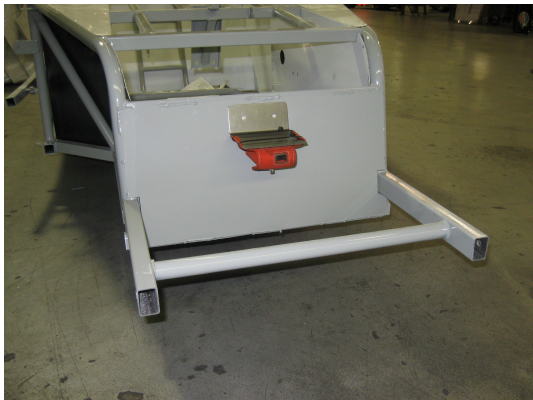

TRANSPONDER MOUNTING LOCATION

LEGEND CARS

BANDOLERO CARS

OR

SILVER LABEL MUST BE FACING DOWN (TO THE TRACK)

The flashing lights are a battery life indicator. If your transponder flashes less than 5 green flashes or it has a red light, CHARGE YOUR TRANSPONDER.