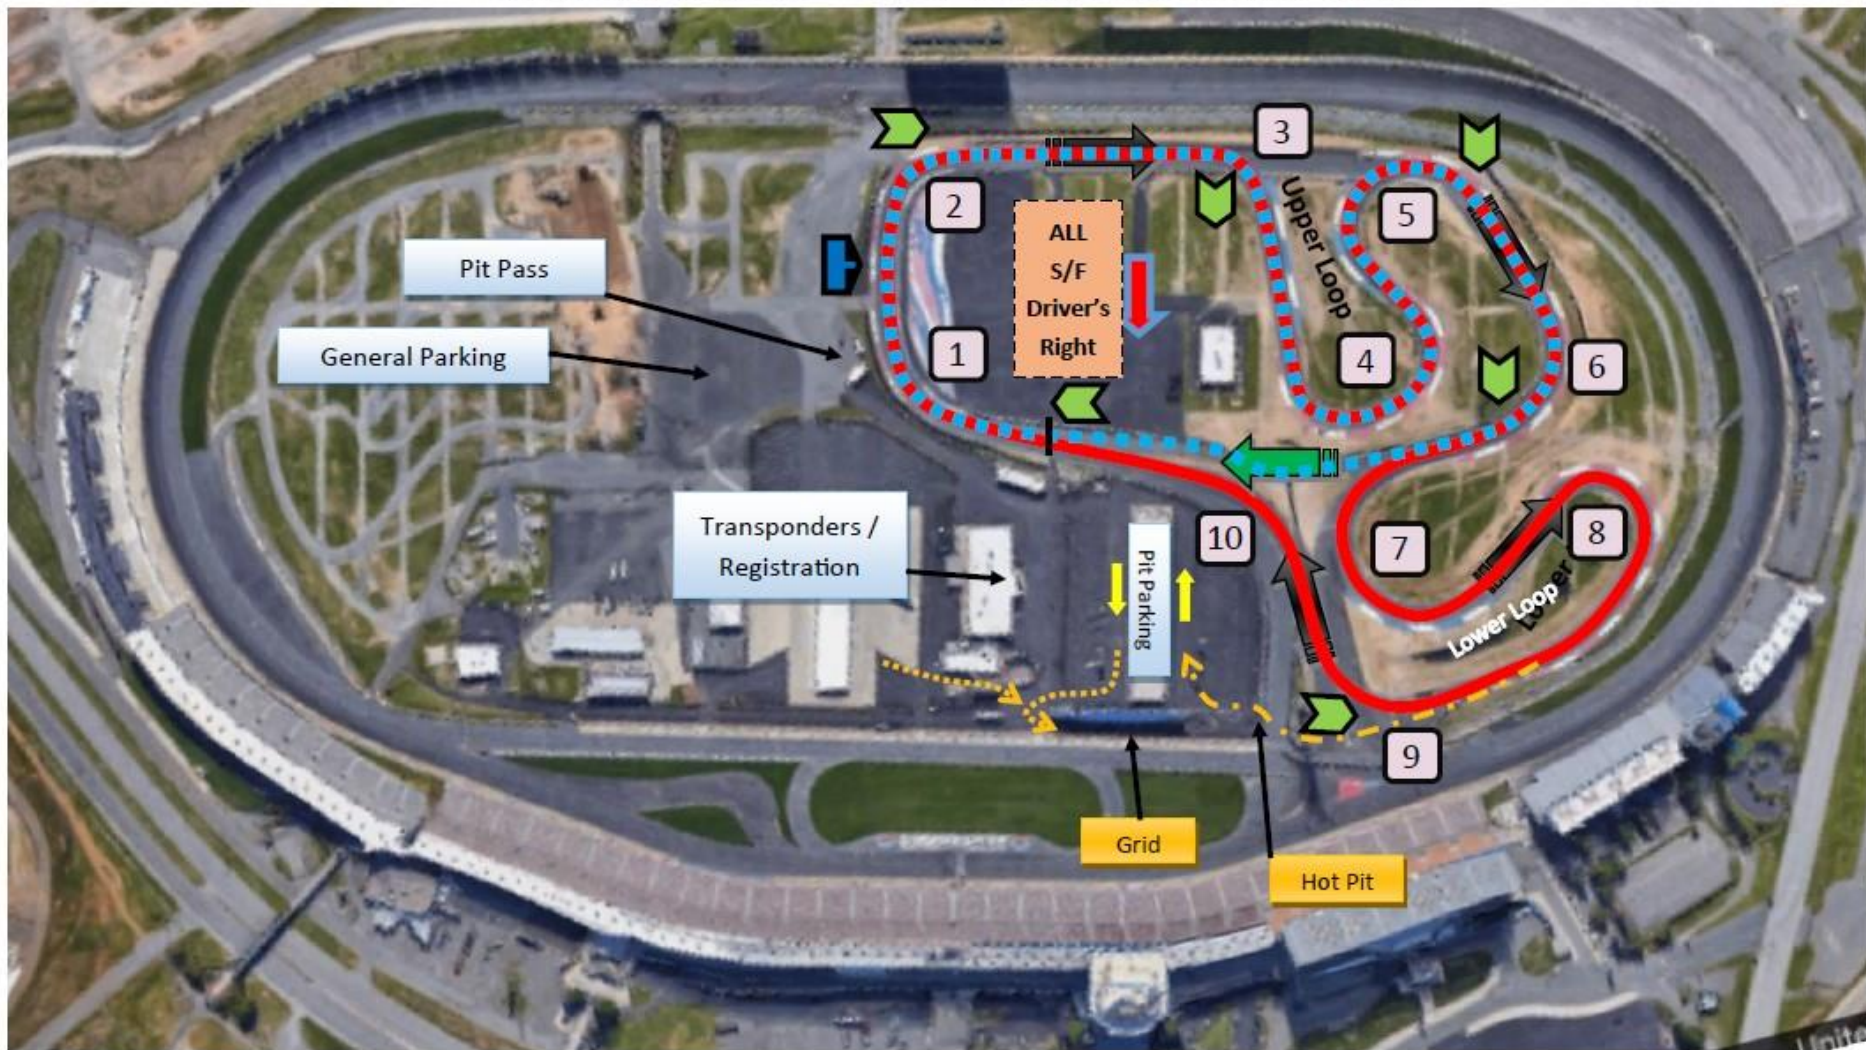

Track Lengths: Beg. Bando - 0.75mi / Legends, Bandit & Outlaw - 1.10mi

AMERICA'S HOME
FOR RACING 

 **U.S. LEGEND CARS**
INTERNATIONAL